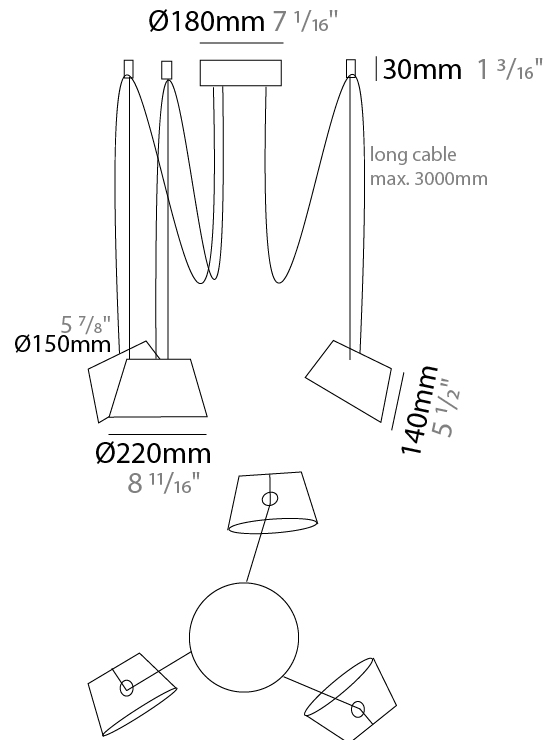

PROJECT _____
TYPE _____
SPECIFIER _____
QUANTITY _____
DATE _____

SENTO SUSPENSION

D111032-

base number   Finish
Options

1. To build a product code in our configurator select the specify button on the base model # product page
2. To build a manual product code on this datasheet choose from the options listed below in blue font and add the suffix to the base model #

GENERAL

Series: Sento
Brand: Ole
Division: Design
Mounting Type: Suspension
Mounting Location: Ceiling
Subcategory: Pendant

PHYSICAL

Shape: Bell
Diameter (mm): 220
Diameter (in): 8 11/16
Height (mm): 140
Height (in): 5 1/2
Max. Overall Height (mm): 3140
Max. Overall Height (in): 123 5/8
Light Distribution: Direct
Weight (kg): 2.4
Weight (lbs): 5.3
Diffuser: Arylic - Satin
Fixture Finish: WHI / MBK / MWH
Fixture Material: Metal
Cable Details: 3000mm Cable

ELECTRICAL

Number of Lamps: 3
Lamp Type: LED Retrofit
Lamp Shape: MR16
Bulb Included: Bulb Not Included
Max. Wattage Per Lamp (W): 7
Lamp Base: GU10
Input Voltage (V): 120

LED

OPTICAL

Adjustability: Tilting

RATINGS AND CERTIFICATIONS

Certified By: Certified for North American Standards
IP rating: IP20