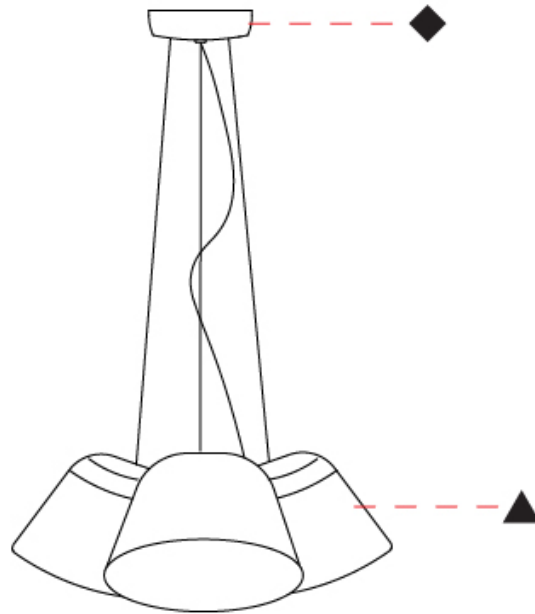

SENTO SUSPENSION

D111036-

PROJECT	_____
TYPE	_____
SPECIFIER	_____
QUANTITY	_____
DATE	_____

D